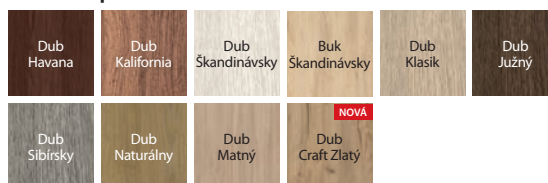

Portalamino ★★★★★☆